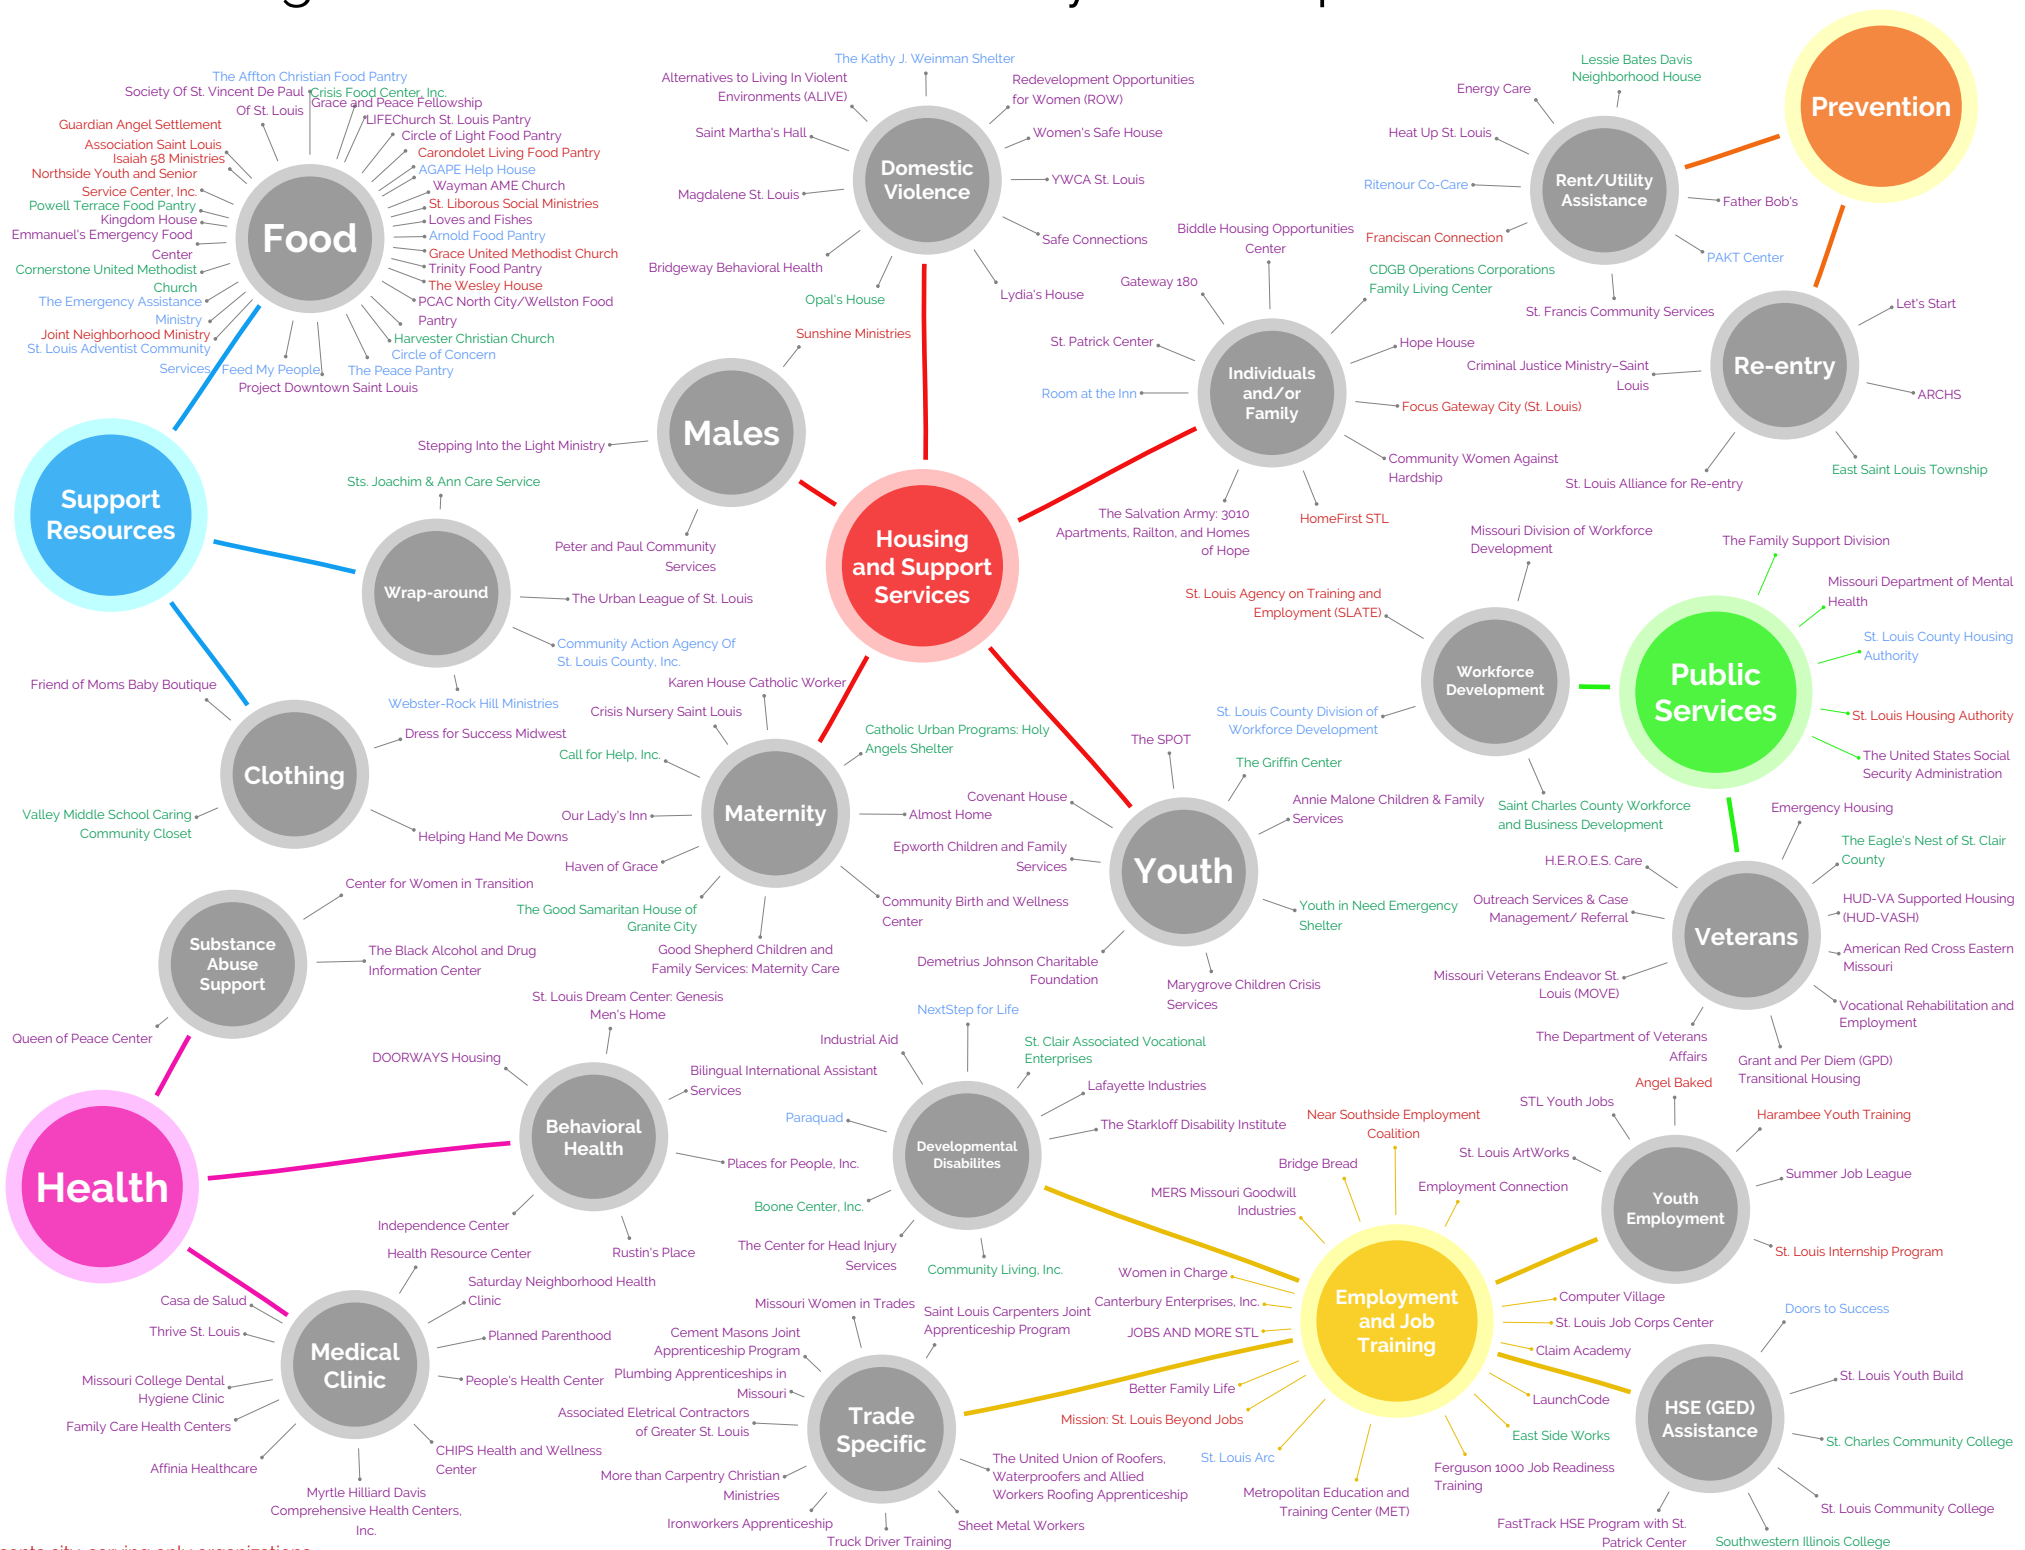

Saint Louis Region Homeless Resource Ecosystem Map

Red represents city-serving only organizations.
 Blue represents county-serving only organizations.
 Purple represents both city and county-serving organizations.
 Green represents organizations that serve other surrounding areas.
 © 2017 The Clark-Fox Family Foundation